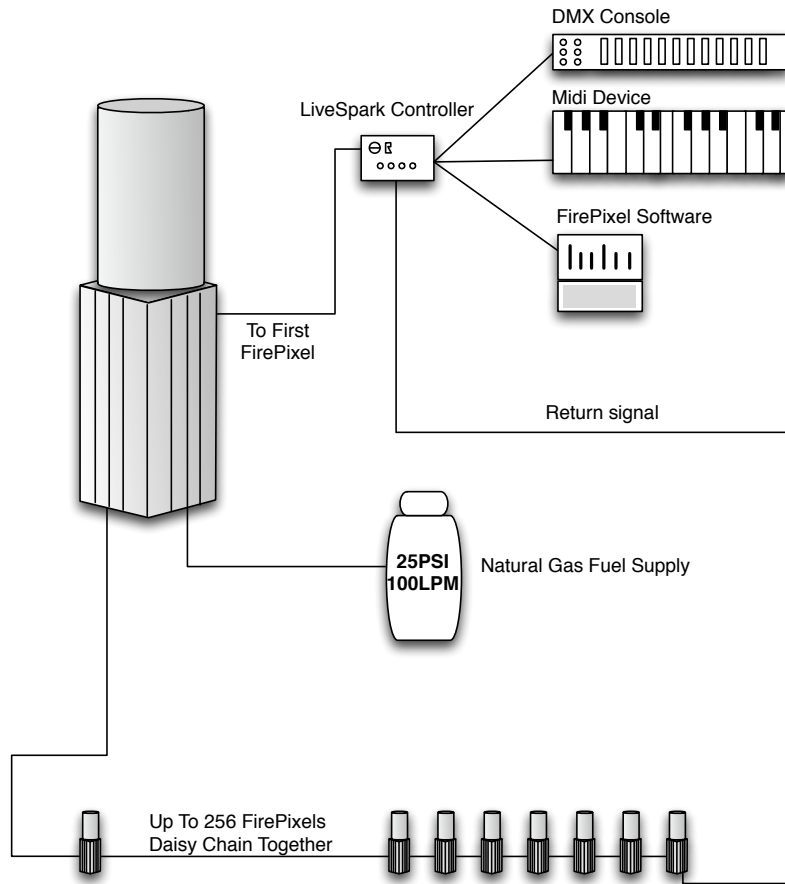

LIVESPARK FIREPIXEL

Operating Requirements

Fuel System

Type	Natural Gas
Operating Pressure	25PSI
Max Flow Rate	100LPM (per FirePixel)

Connection

Operating Voltage	24VDC
Wire	18ga-four conductor
Max Distance to Power	75'
Power Draw	12W max (per FirePixel)
Configuration	Daisy Chain

Dimensions

Min: 8 inches / Max: 4000 feet between FirePixels

Diagram