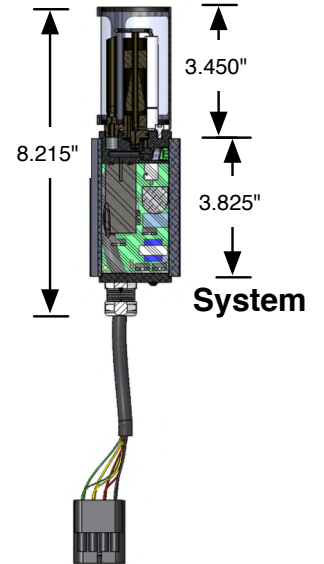

LIVESPARK FIREPIXEL

Operating Requirements

Fuel System

Type	Natural Gas
Operating Pressure	25PSI
Max Flow Rate	100LPM (per FirePixel)

Connection

Operating Voltage	24VDC
Wire	18ga-four conductor
Max Distance to Power	75'
Power Draw	12W max (per FirePixel)
Configuration	Daisy Chain

Dimensions

Min: 8 inches / Max: 4000 feet between FirePixels

Diagram