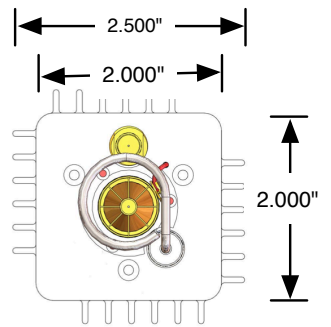

LIVESPARK FIREPIXEL

Operating Requirements

Fuel System

Type	Natural Gas
Operating Pressure	25PSI
Max Flow Rate	100LPM (per FirePixel)

Connection

Operating Voltage	24VDC
Wire	18ga-four conductor
Max Distance to Power	75'
Power Draw	12W max (per FirePixel)
Configuration	Daisy Chain

Dimensions

Min: 8 inches / Max: 4000 feet between FirePixels

Diagram